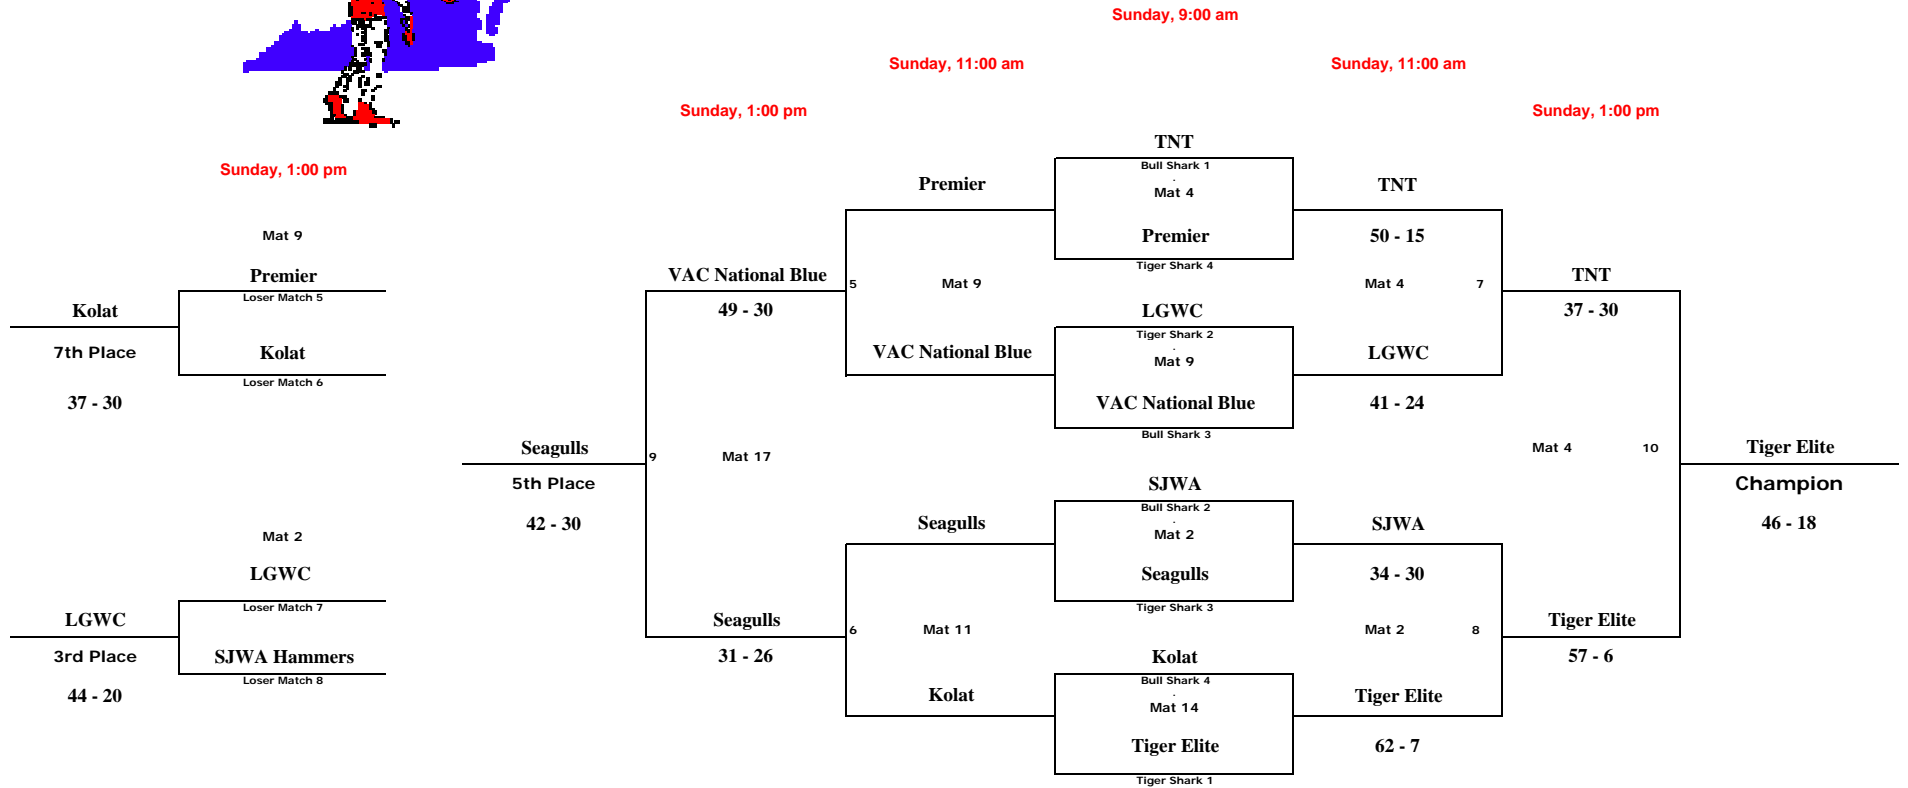

**2008
Virginia Challenge / South Jersey Wrestling Association
National Challenge Duals
Elementary
Championship Bracket**

Wildwood Convention Center
Wildwood, NJ
February 8-10, 2008