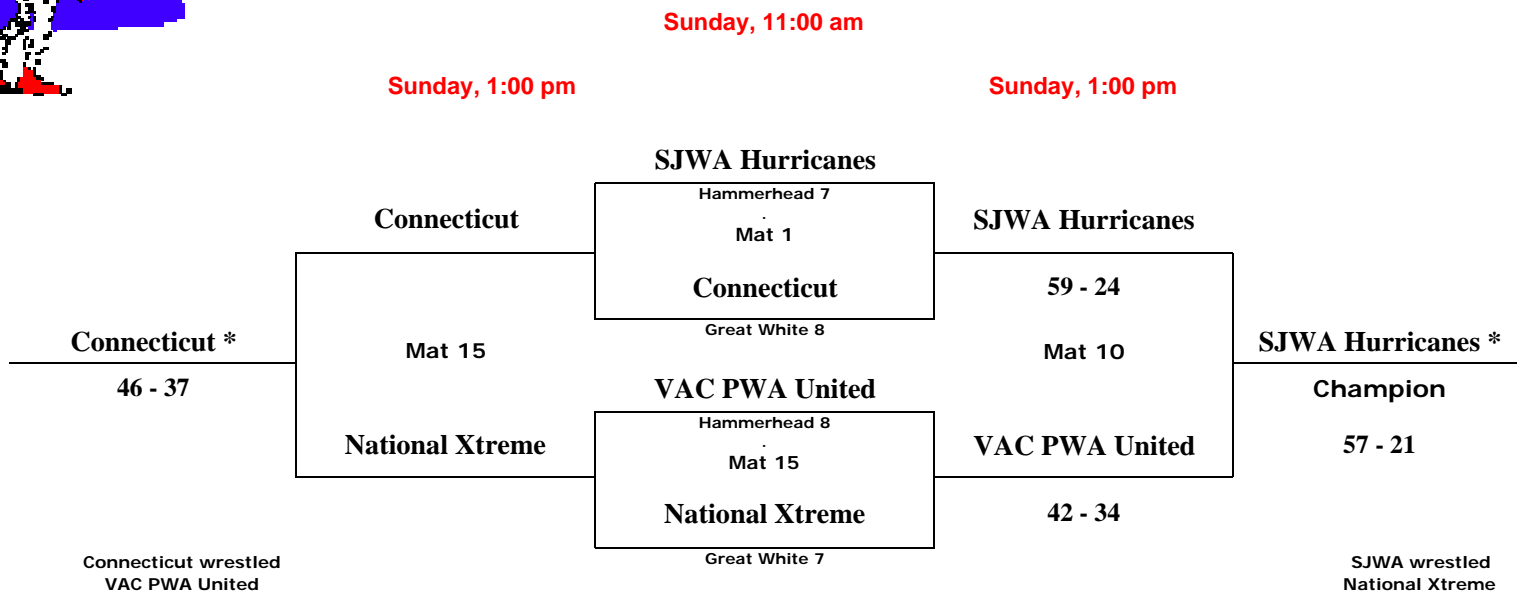

**2008
Virginia Challenge / South Jersey Wrestling Association
National Challenge Duals
Middle School Championship
Bracket**

**Wildwood Convention Center
Wildwood, NJ
February 8-10, 2008**