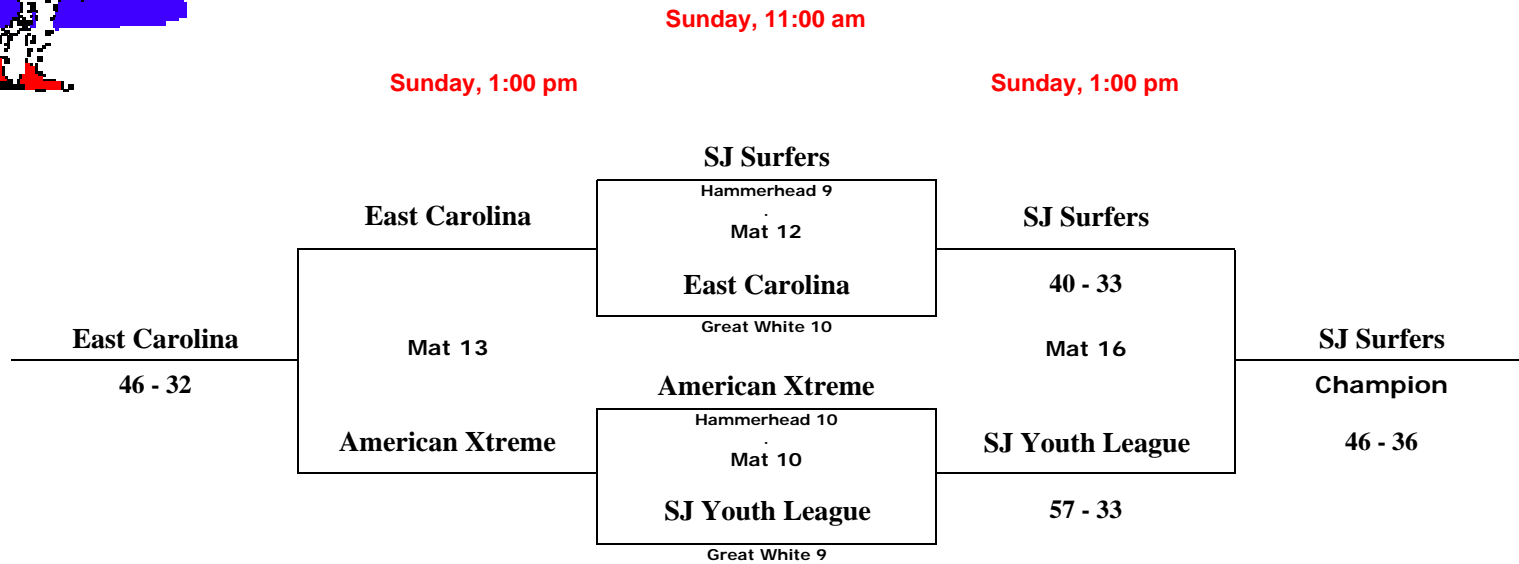

**2008
Virginia Challenge / South Jersey Wrestling Association
National Challenge Duals
Middle School Championship
Bracket**

**Wildwood Convention Center
Wildwood, NJ
February 8-10, 2008**