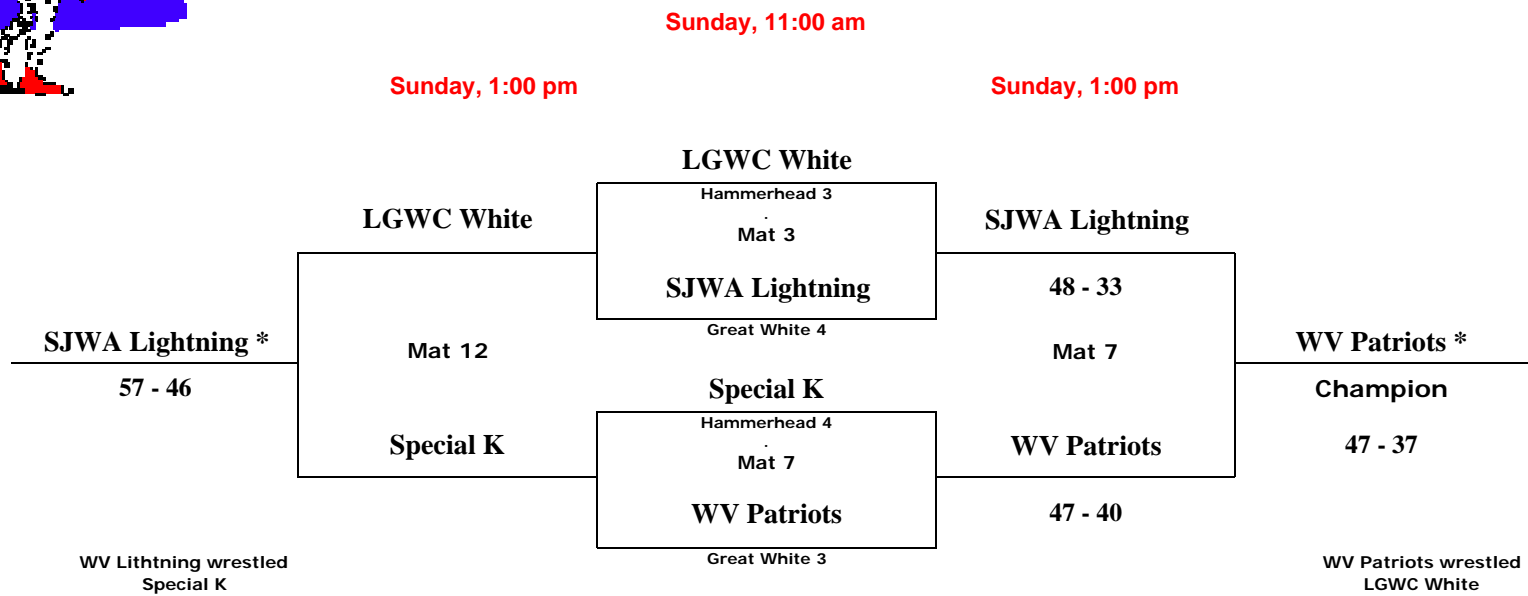

**2008  
Virginia Challenge / South Jersey Wrestling Association  
National Challenge Duals  
Middle School Championship  
Bracket**

**Wildwood Convention Center  
 Wildwood, NJ  
 February 8-10, 2008**