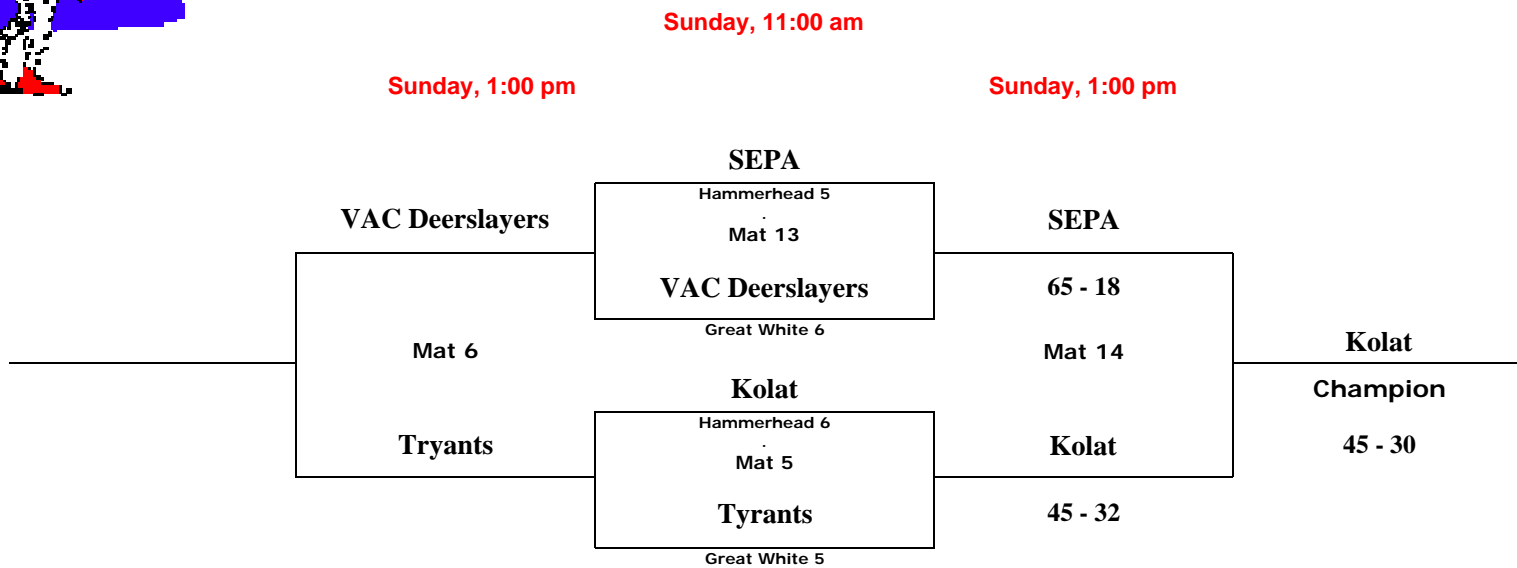

**2008
Virginia Challenge / South Jersey Wrestling Association
National Challenge Duals
Middle School Championship
Bracket**

**Wildwood Convention Center
Wildwood, NJ
February 8-10, 2008**