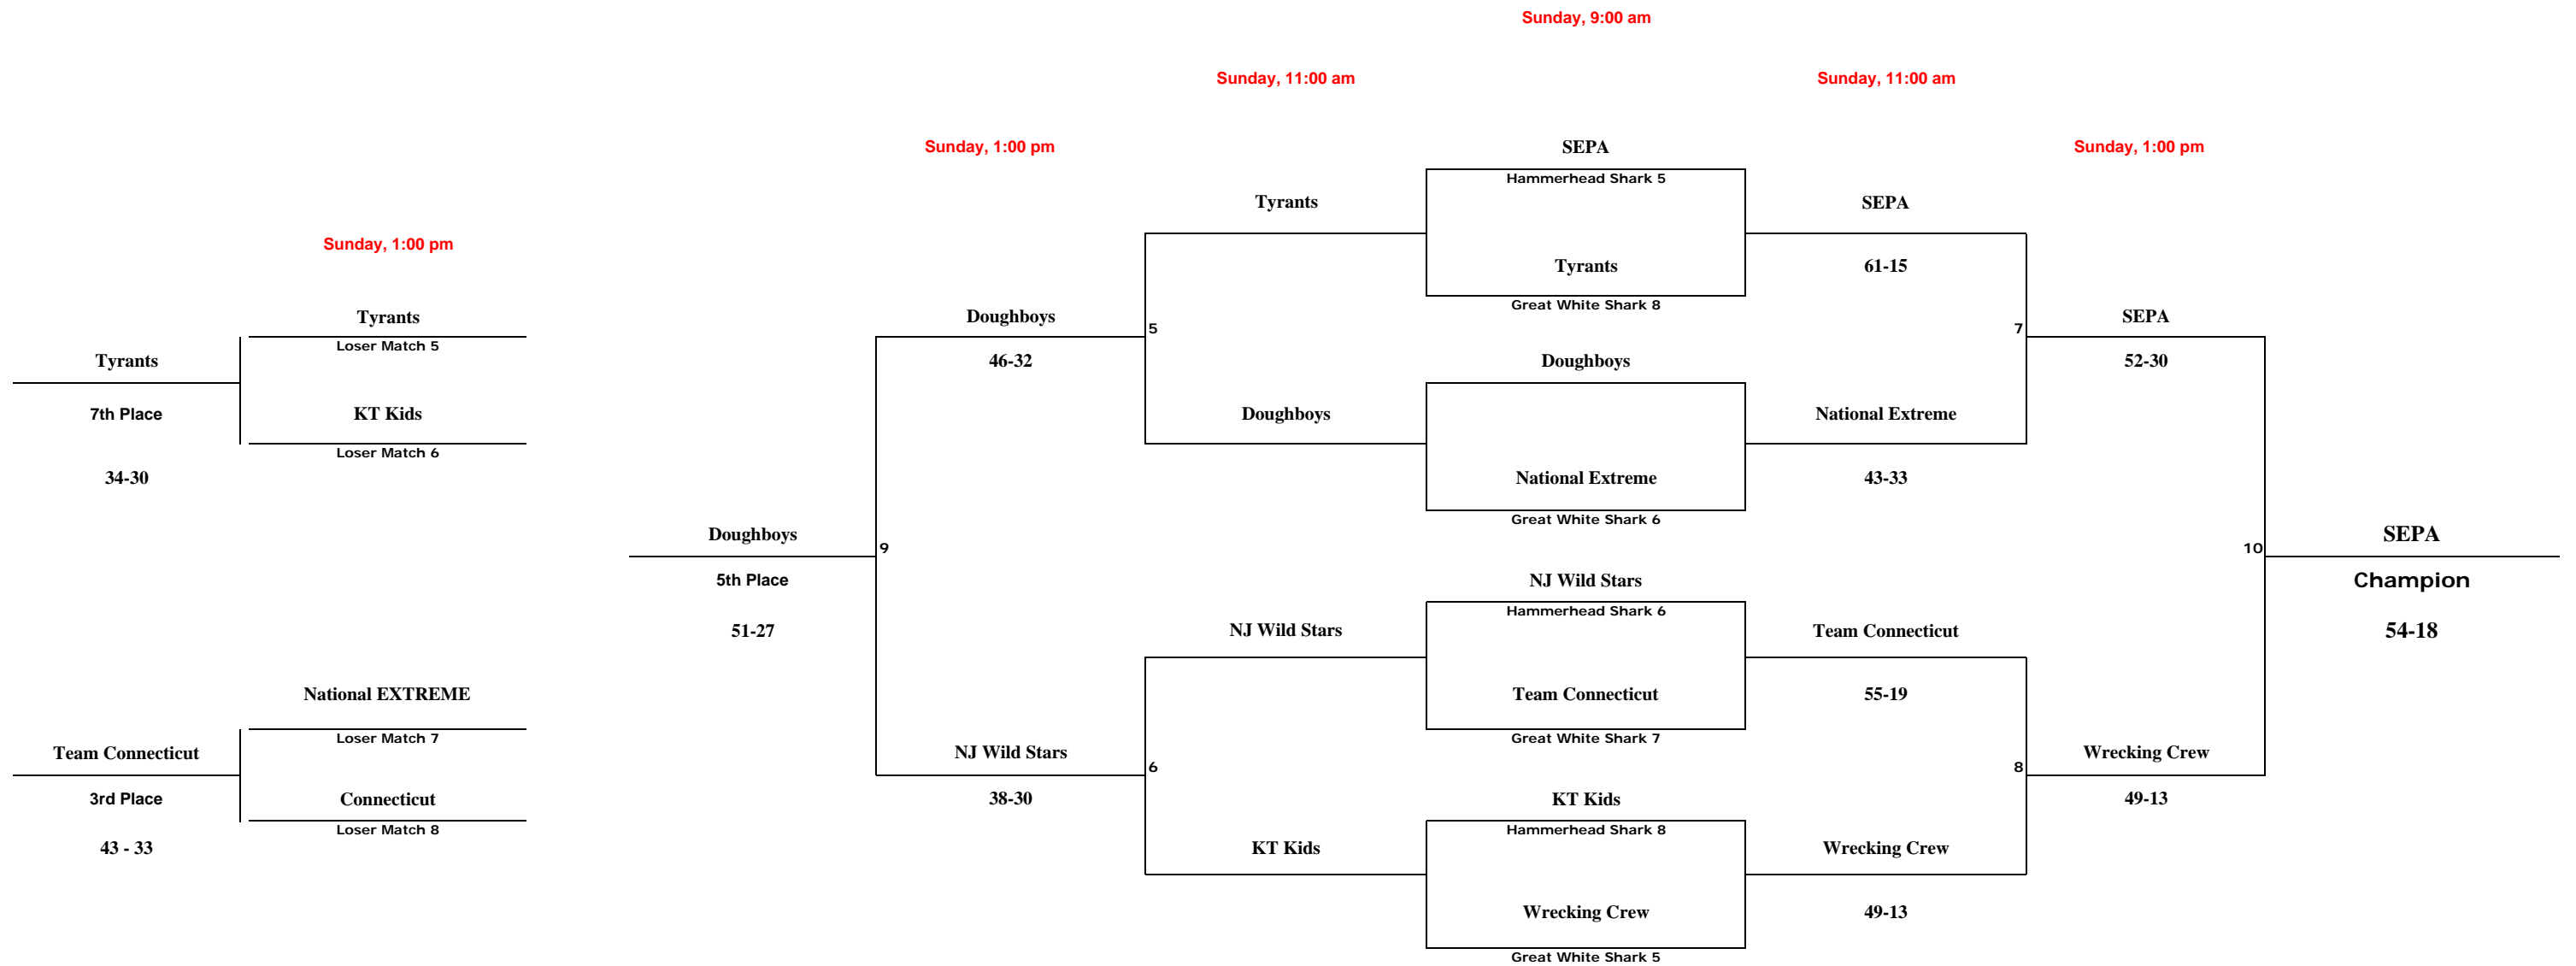

2009 National Duals Challenge Middle School Consolation Bracket