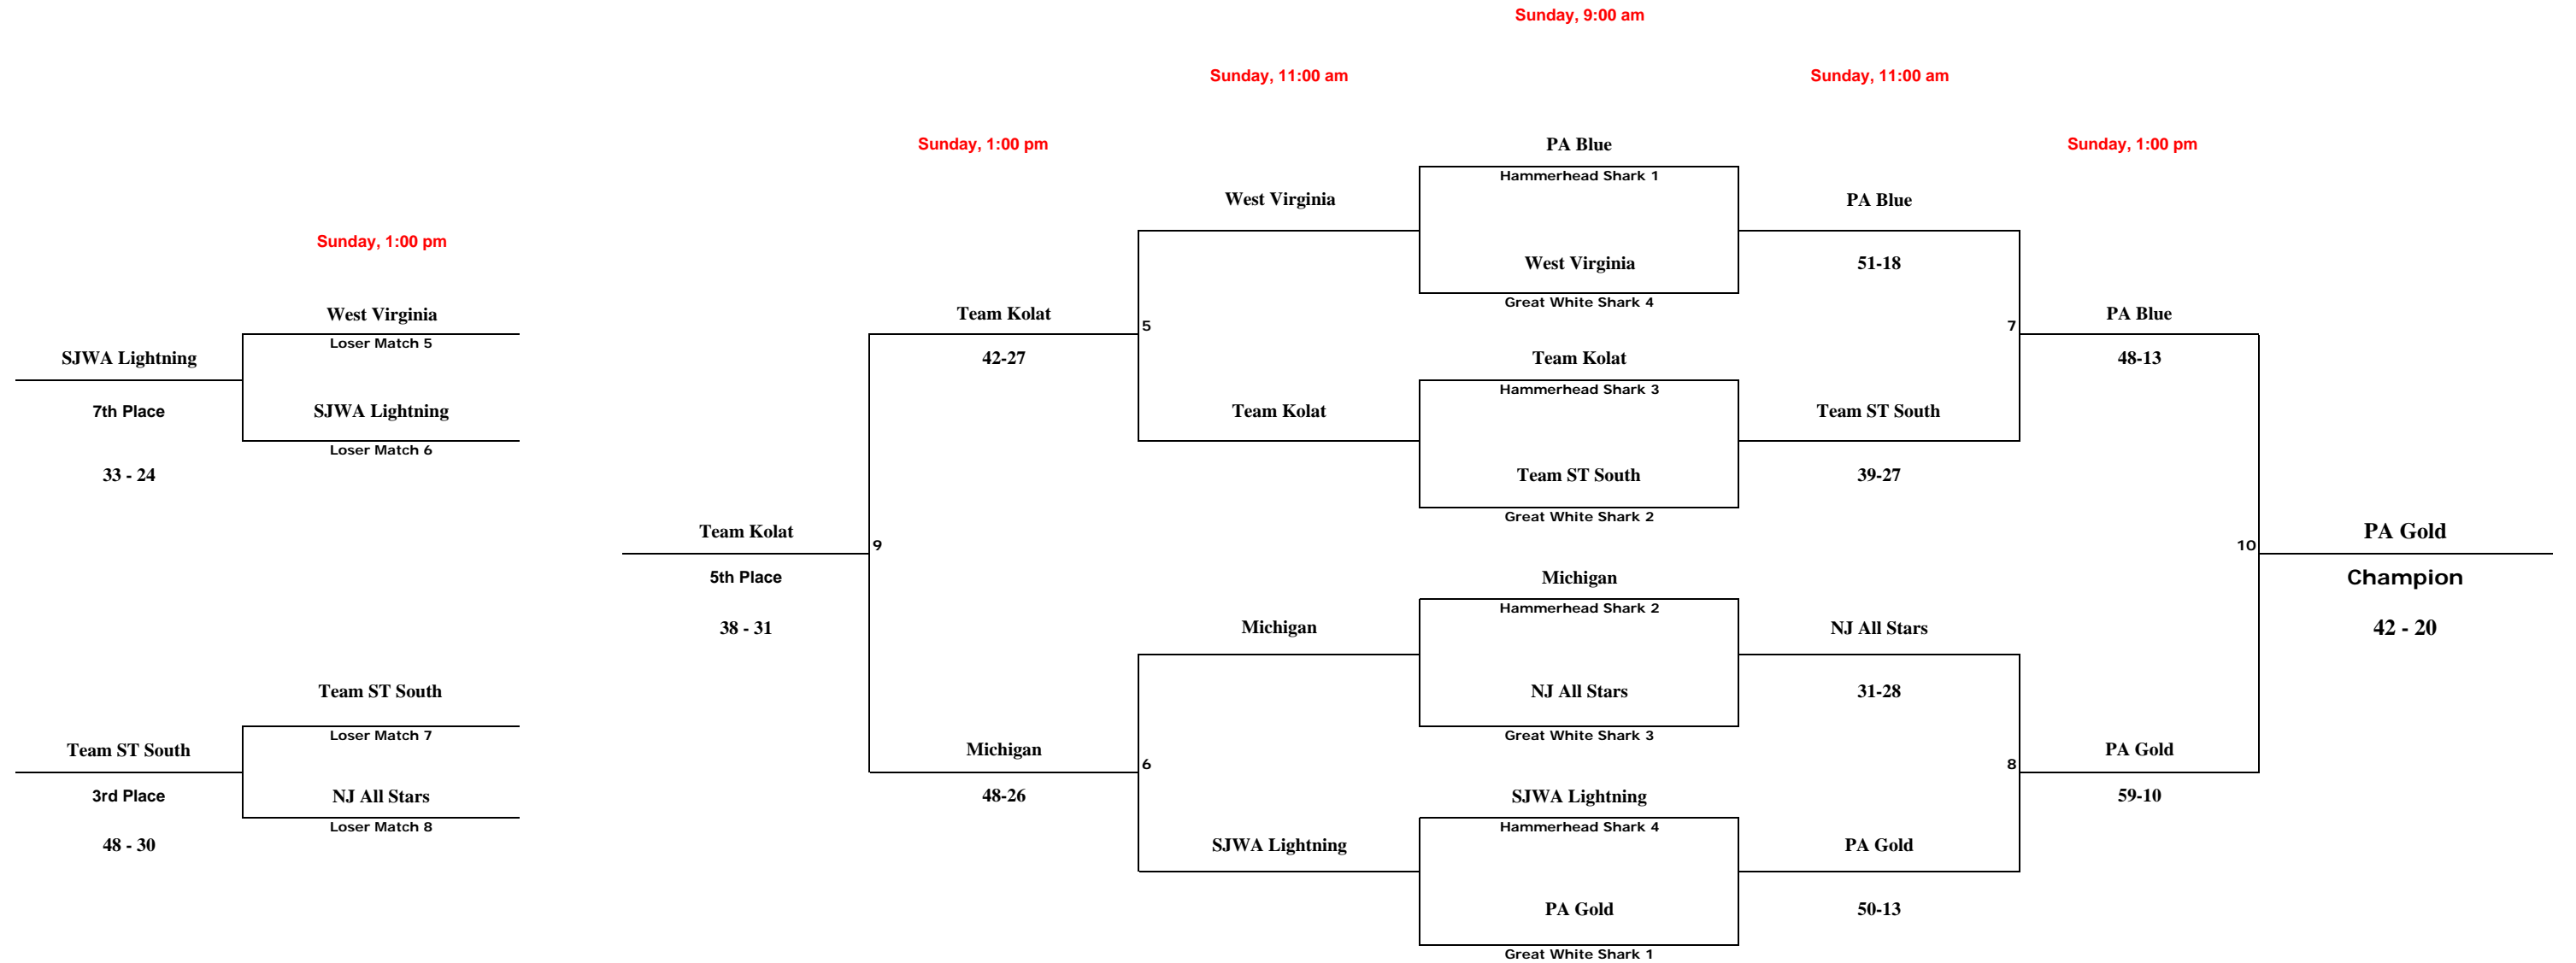

2009 SJWA NATIONAL DUALS CHALLENGE

Elementary Consolation Wrestling POOL

ROUNDS

Bracket A

		RR1	RR2	RR3	Final Standings	Place
1	Patriots	55 - 21	80 - 0	40 - 31	3 - 0	1
2	Tyrants	21 - 55	24 - 56	25 - 43	0 - 3	3
3	Wrecking Crew	48 - 16	27 - 33	43 - 25	2 - 1	2
		Sunday 9:00 am	Sunday 11:00 am	Sunday 1:00 pm		

Bracket B

		RR1	RR2	RR3	Final Standings	Place
1	NJ Little Stars	24 - 46	33 - 27	31 - 40	1 - 2	2
2	Terminators II	46 - 24	56 - 24	71 - 12	3 - 0	1
3	Monroe Top Dawgs	16 - 48	0 - 80	12 - 71	0 - 3	3
		Sunday 9:00 am	Sunday 11:00 am	Sunday 1:00 pm		

Wildwood Convention Center
Wildwood, New Jersey
February 13-15, 2009

2009 National Duals Challenge Middle School Championship Bracket

**2009 National Duals Challenge
Middle School Championship Bracket**